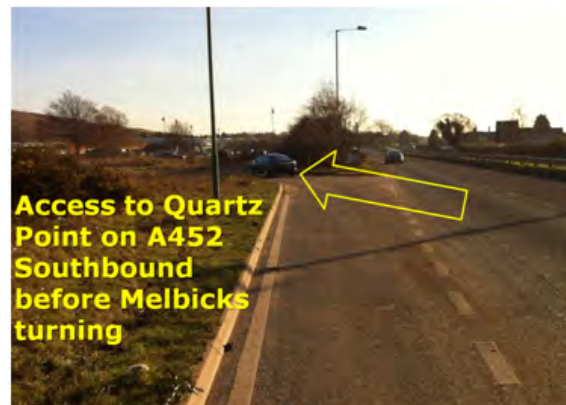

Directions...

From M42 / J6

Exit at Junction 6, at roundabout head toward A45 Coventry. Take next slip road exit off the A45 towards A452. Take the first exit at roundabout.

Continue straight on the A452 to the roundabout to double back on yourself, taking the fourth exit back down the A452. The South entrance of Quartz Point is on the left just before Melbicks Garden Centre.

For Sat Nav use B46 3HY

From M6 / J4

Exit at junction 4 roundabout and take the A446 Stonebridge Road exit to Coventry. Continue for half a mile and exit off the first split road (that takes you back over the A446)

The North entrance of Quartz Point is on the left hand side after you've crossed the A446.

Rolton Group Ltd

TWELVE
Stonebridge Road
Birmingham

Southbound A452

Southbound A446 exit slip